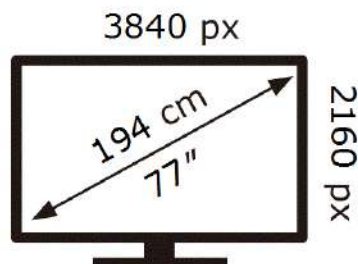

ENERG

Samsung

TQ77S90FAE

125 kWh/1000h

ABCDEF **G**

344 kWh/1000h

2019/2013

BN68-11432A-01