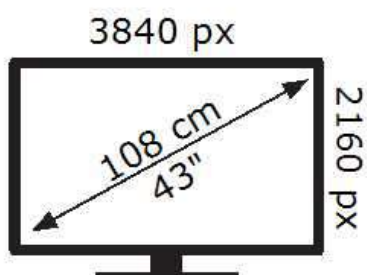

ENERG

Panasonic

TB-43W61AEZ

42 kWh/1000h

ABCDEF **G**

102 kWh/1000h

2019/2013

50734665 50734665