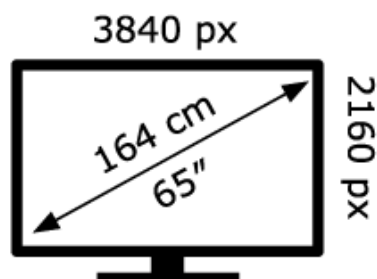

ENERG

SONY®

K-65XR5

66 kWh/1000h

ABCDE **F** G

90 kWh/1000h

2019/2013