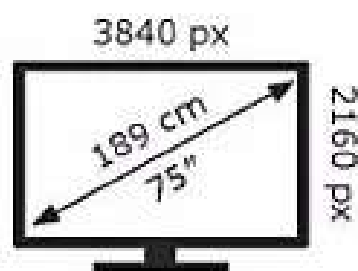

ENERG

TCL

75C69KX1

126 kWh/1000h

ABCDEF**G**

238 kWh/1000h

2019/2013